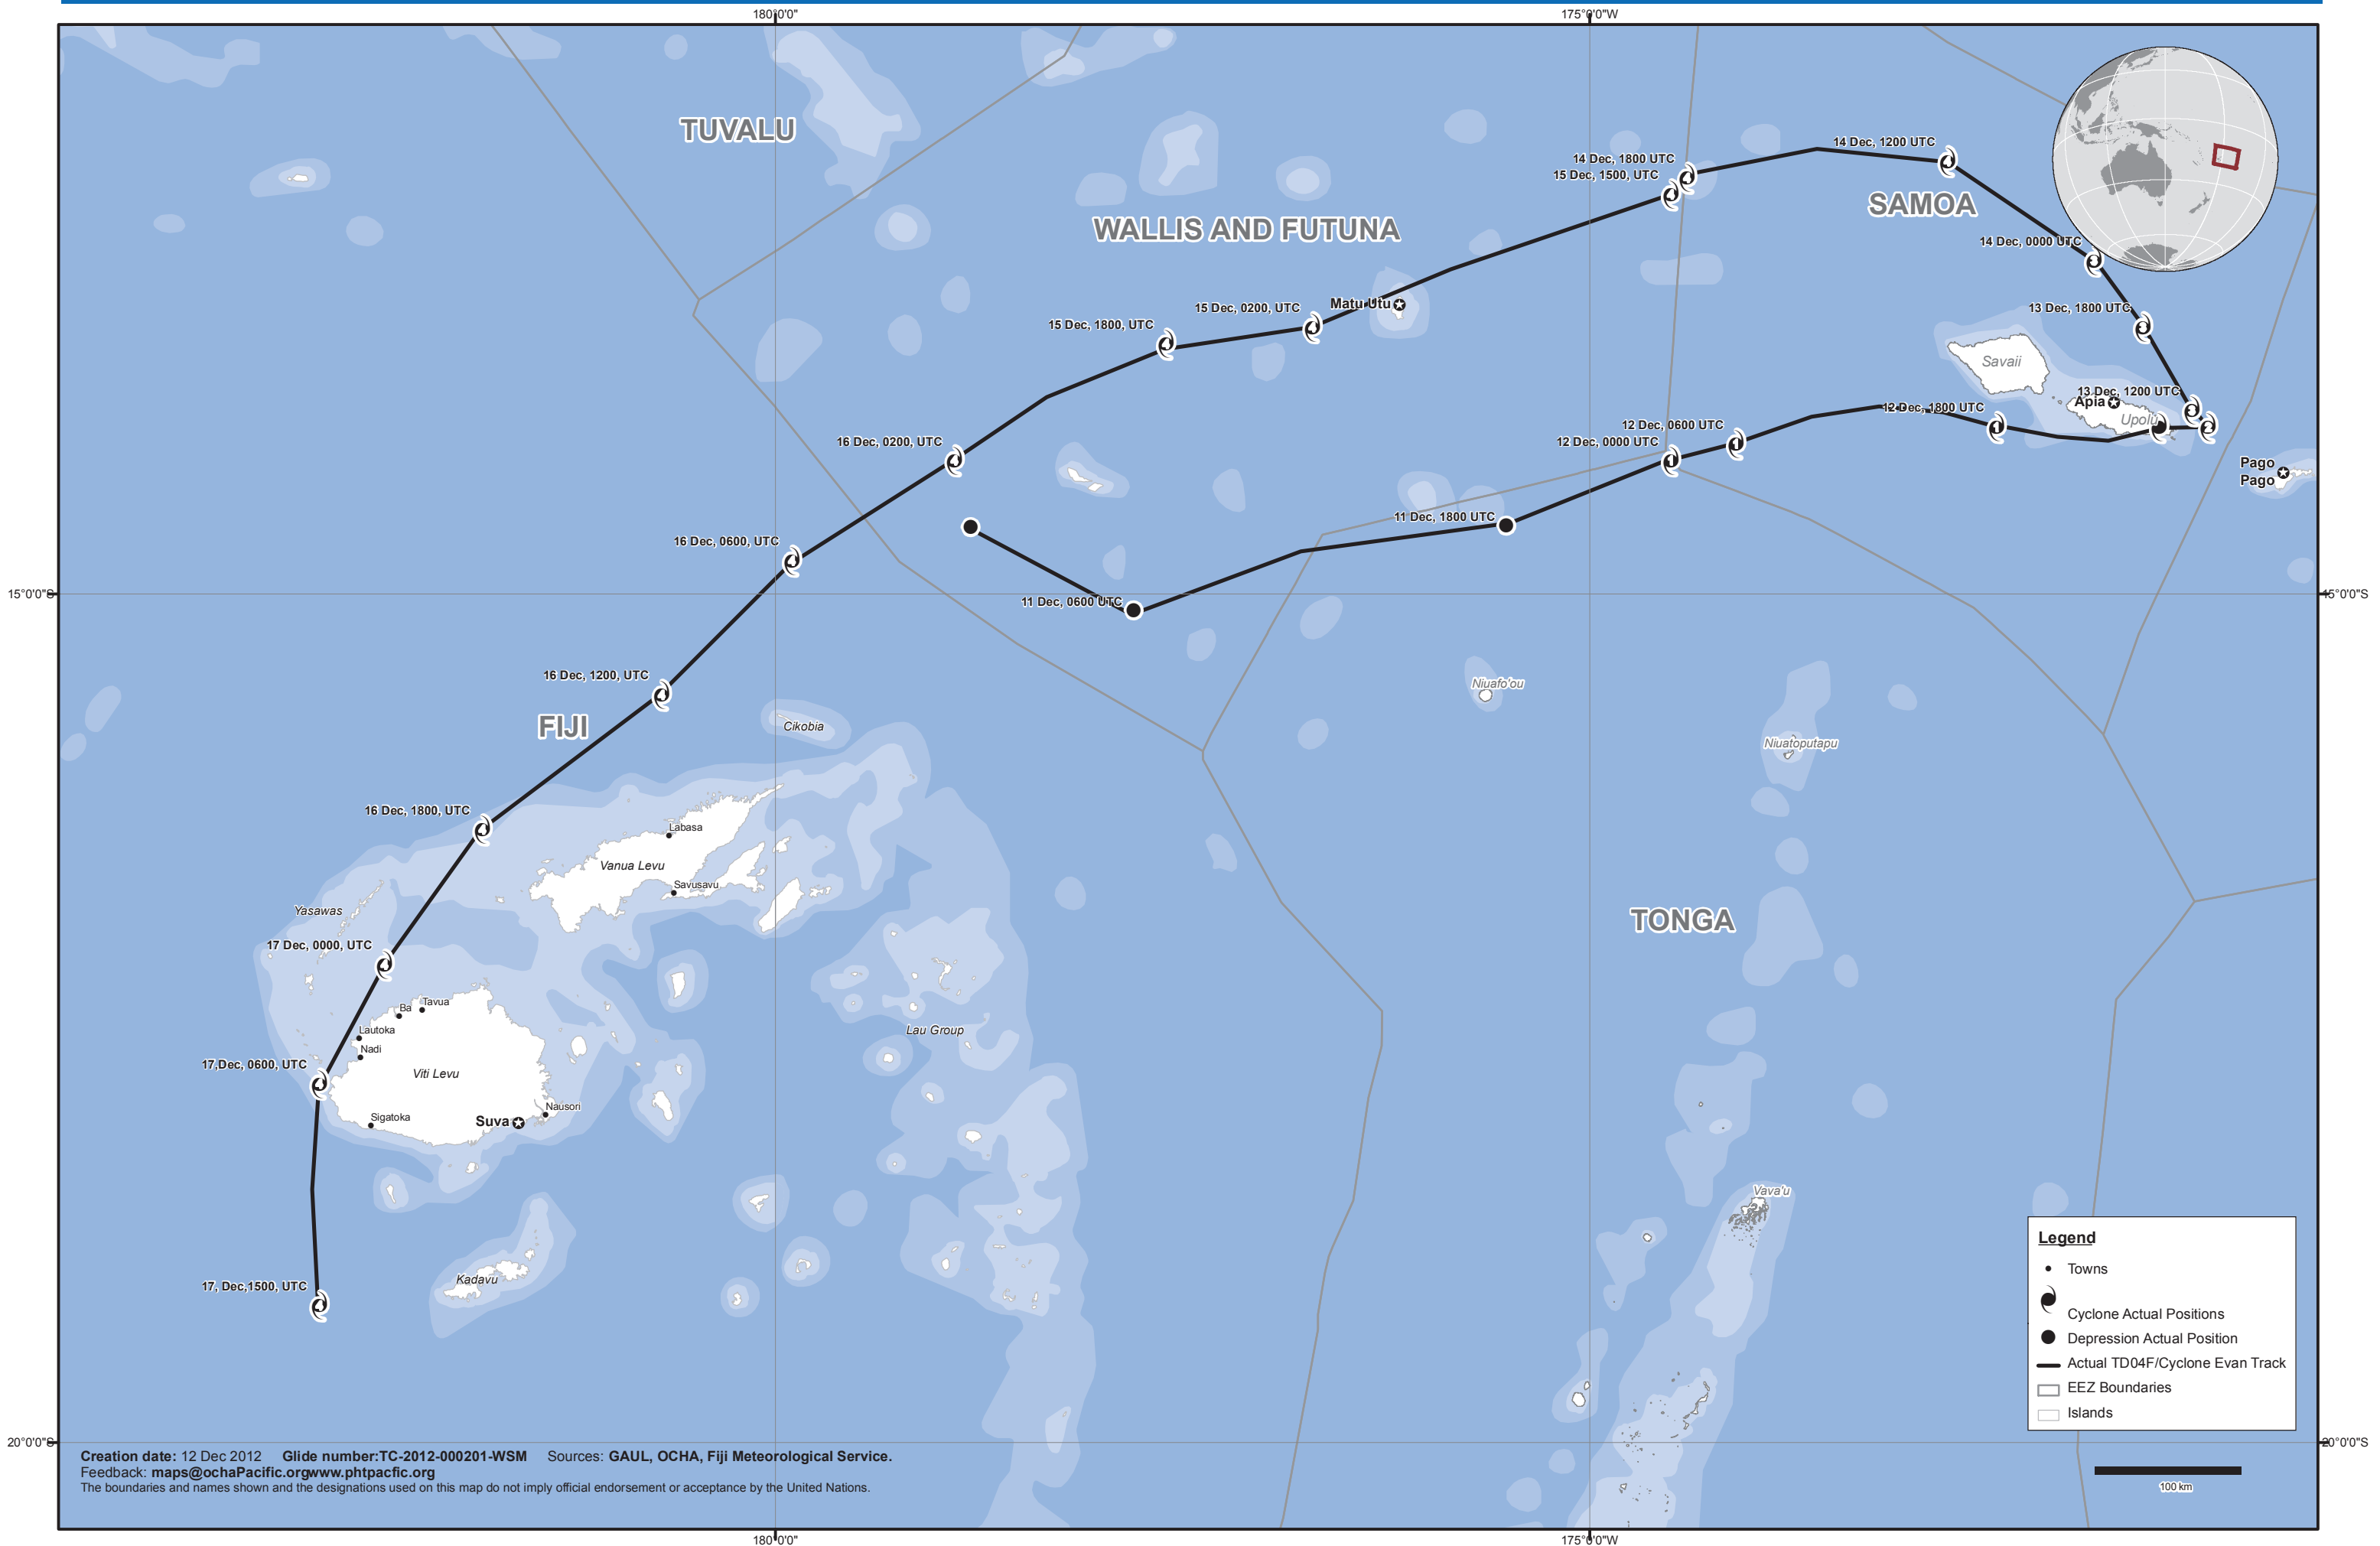

Tropical Cyclone Evan track as at 17 Dec, 2012, 1500 UTC

Legend

- Towns
- ☉ Cyclone Actual Positions
- Depression Actual Position
- Actual TD04F/Cyclone Evan Track
- EEZ Boundaries
- ▭ Islands

100 km